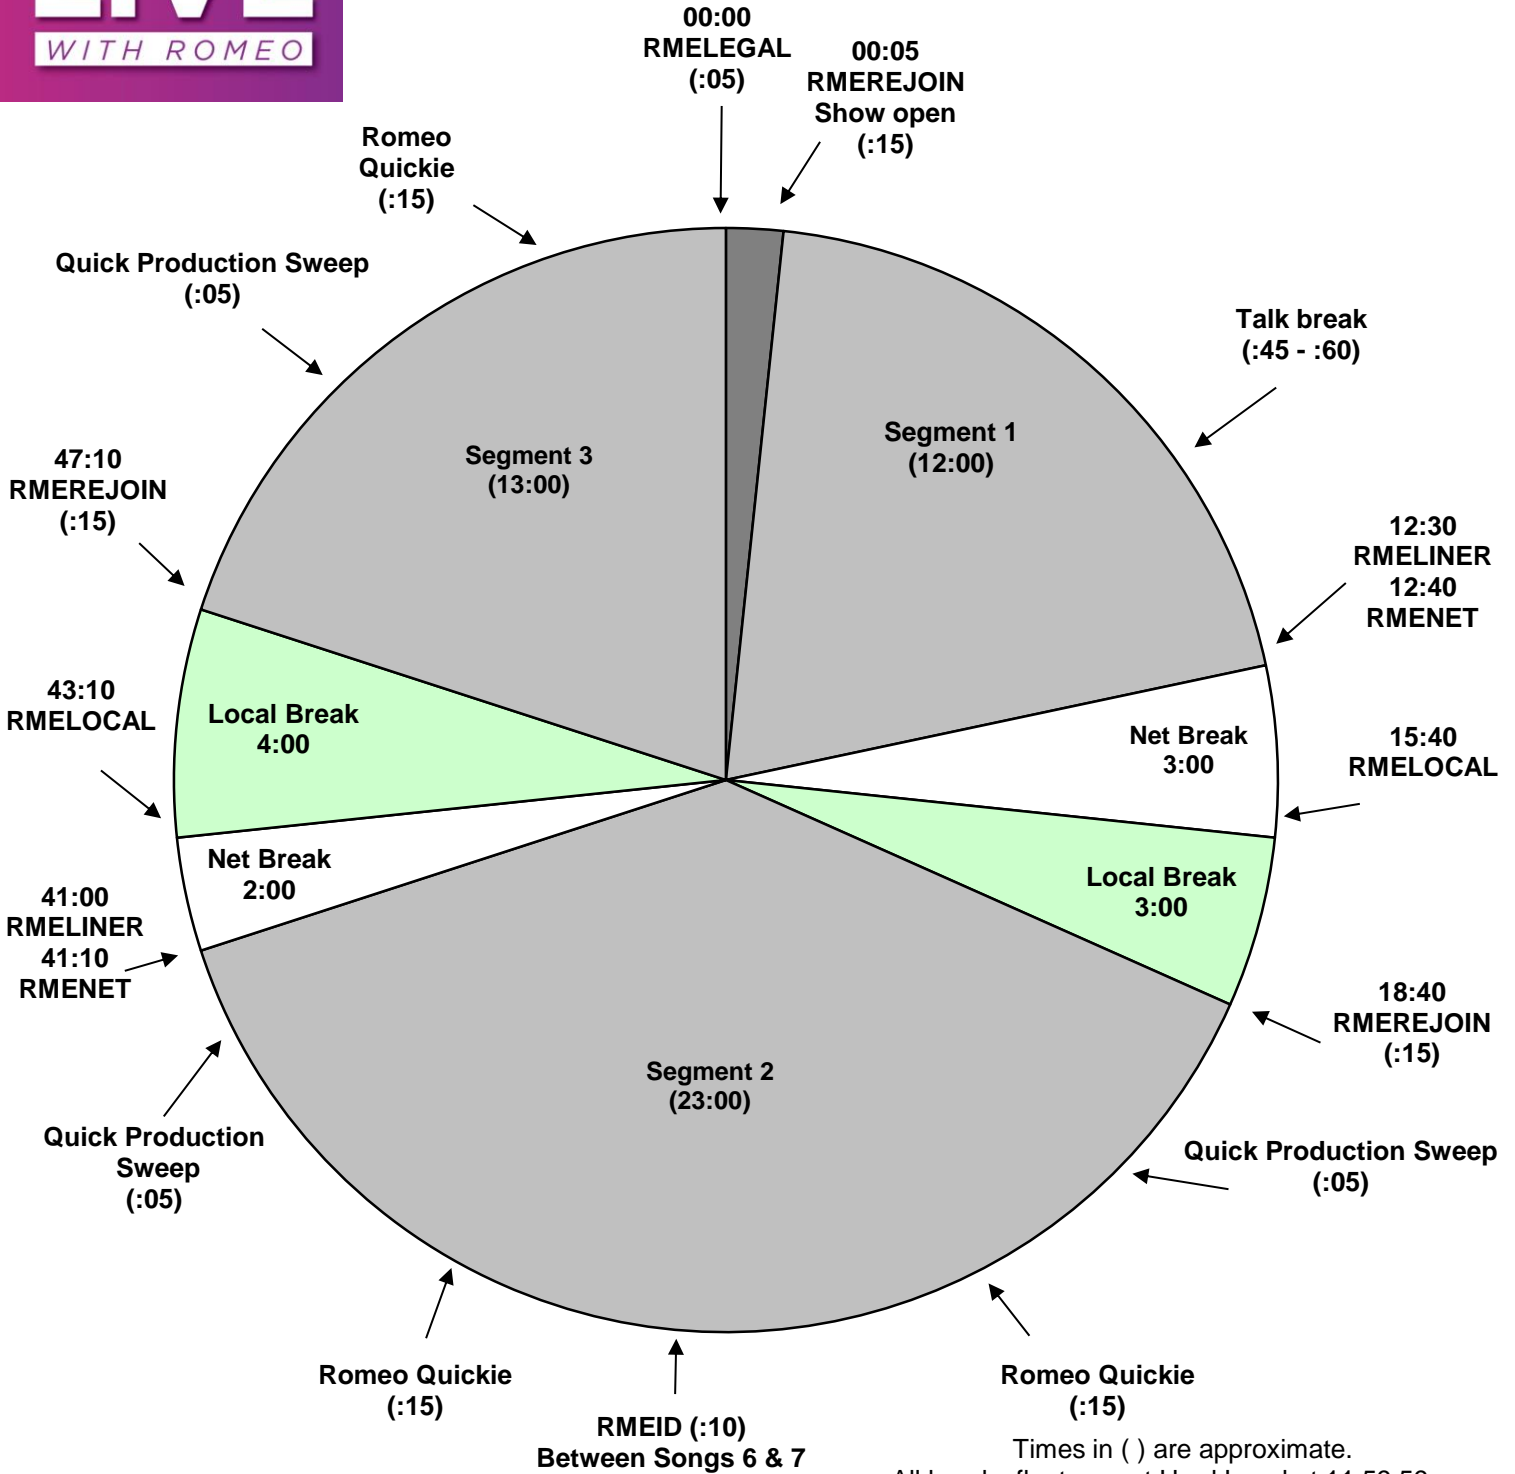

Most Requested - Live with Romeo

Effective May 9th, 2020

Premiere XDS PRO4-P Satellite

Saturdays 7pm to 12am Eastern

Times in () are approximate.
 All breaks float except Hard Local at 11:59:59 pm
 RMELOCAL Local break
 RMEID 10 second call letter/slogan drop
 RMELINER 10 second local liner
 RMENET Streaming stop
 RMEREJOIN Rejoin network, streaming start
 RMELEGAL :05 Legal ID
Effective May 9, 2020