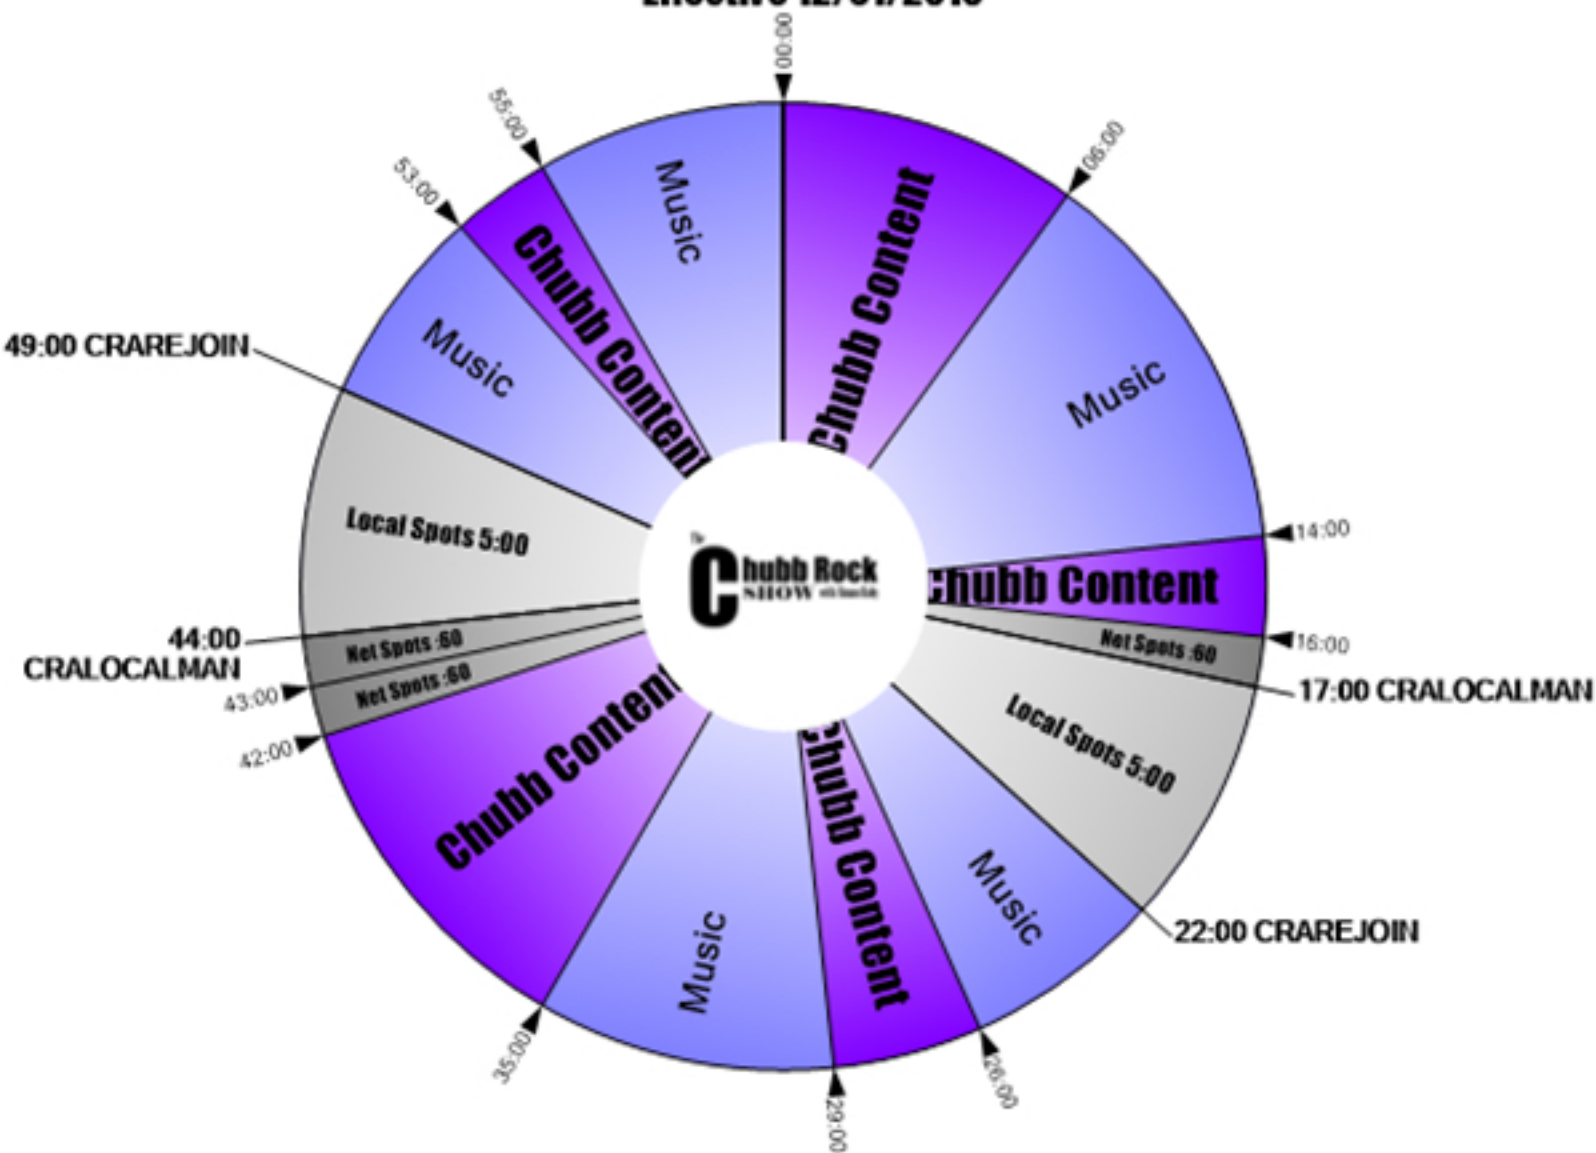

# The Chubb Rock SHOW with SiMan Baby

PROGRAM FUNCTIONS: NETCUE

CRALOCALMAN	R86
CRAREJOIN	R87
CRALOCALOPT	R89

## The Chubb Rock Show with SiMan Baby Effective 12/31/2018

PROGRAM CLOCK: The Chubb Rock Show with SiMan Baby  
24 Technical Assistance: 014 008-3220  
Contact: [affiliaterelations@superadio.com](mailto:affiliaterelations@superadio.com)