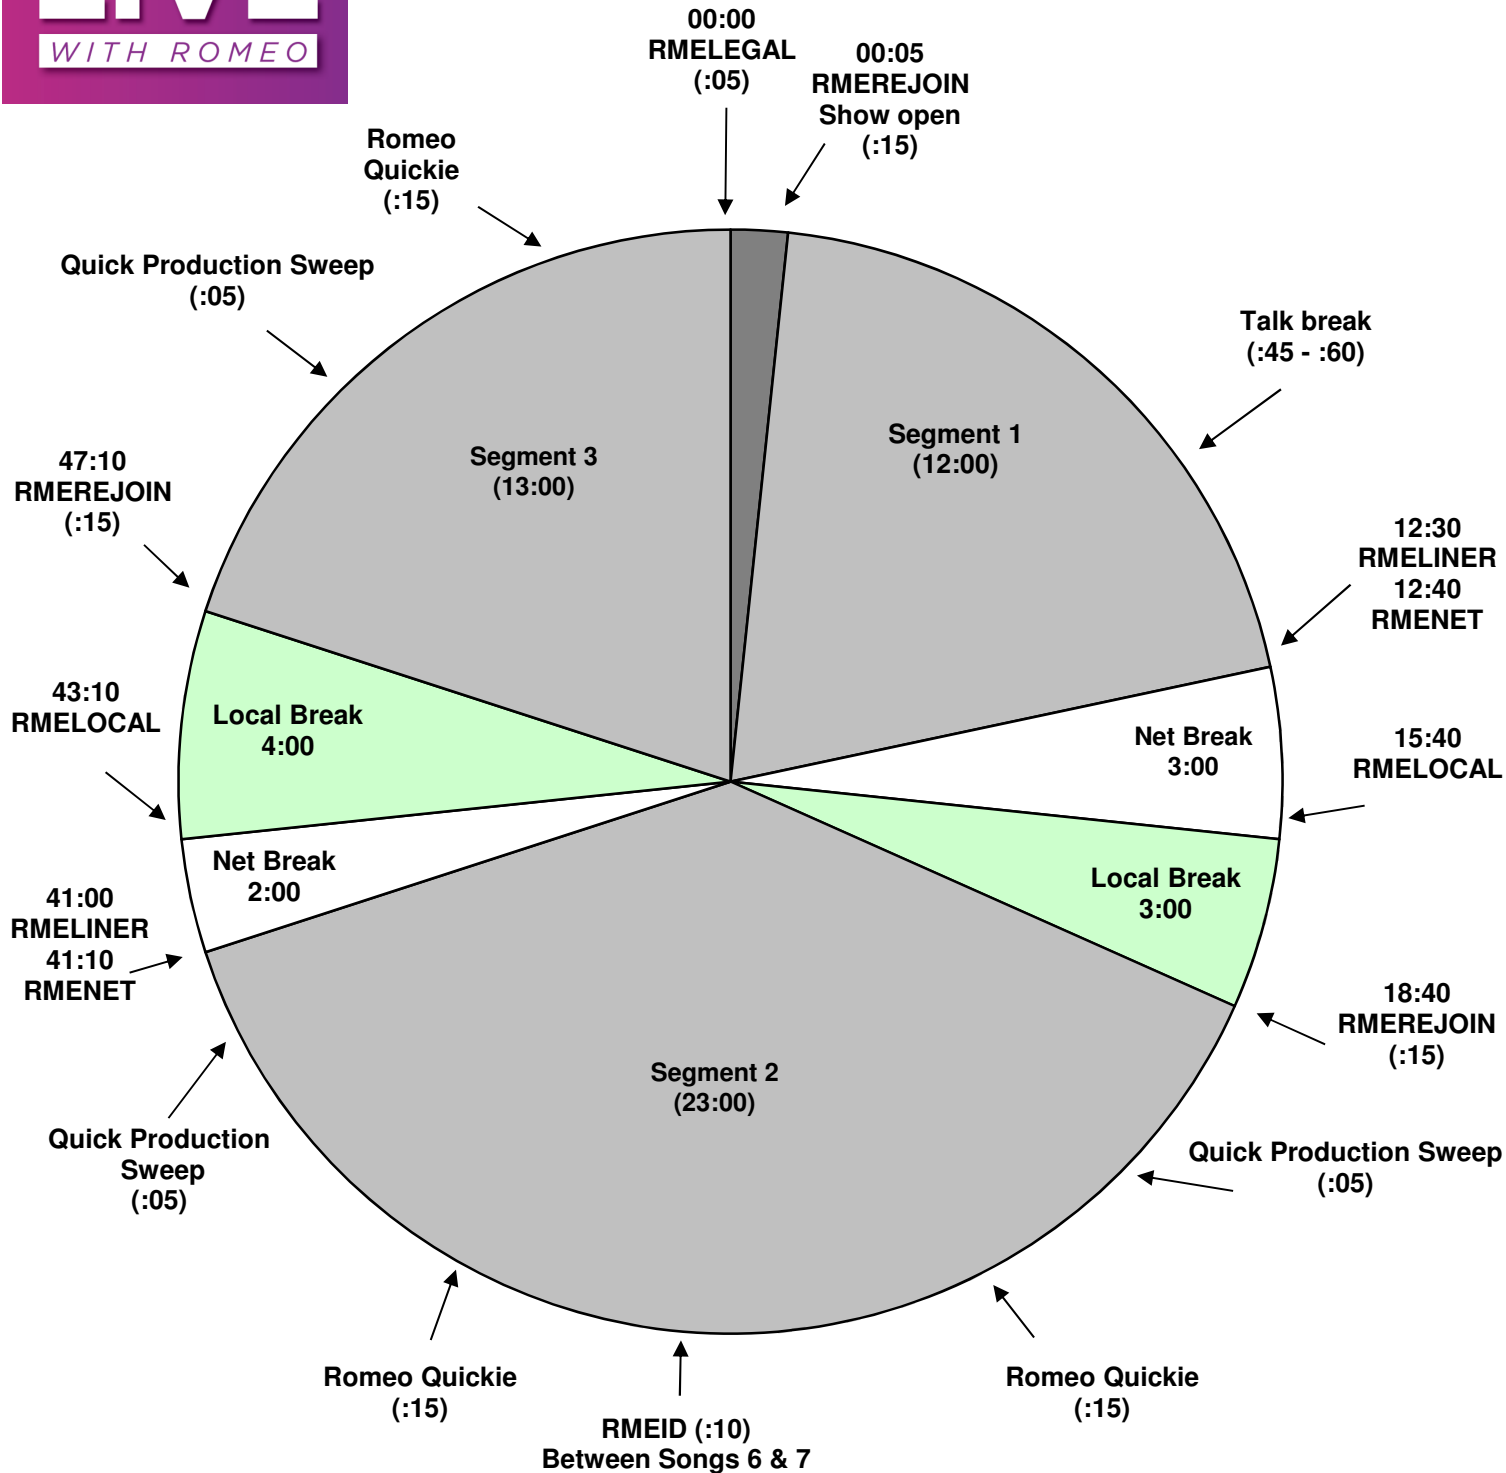

Most Requested - Live with Romeo Early Edition
 Effective TBD, 2016
 Premiere XDS PRO4-P Satellite
 Saturdays 7pm to 10pm Eastern
 (Early Edition 7, 8 & 9pm Hours Only)

For Technical Assistance Call
 Premiere Network Operations Center: (800) 276-4431
 Technical Info: <http://engineering.premiereradio.com>

Times in () are approximate.
 All breaks float except Hard Local at 11:59:59 pm
 RMELOCAL Local break
 RMEID 10 second call letter/slogan drop
 RMELINER 10 second local liner
 RMENET Streaming stop
 RMEREJOIN Rejoin network, streaming start
 RMELEGAL :05 Legal ID